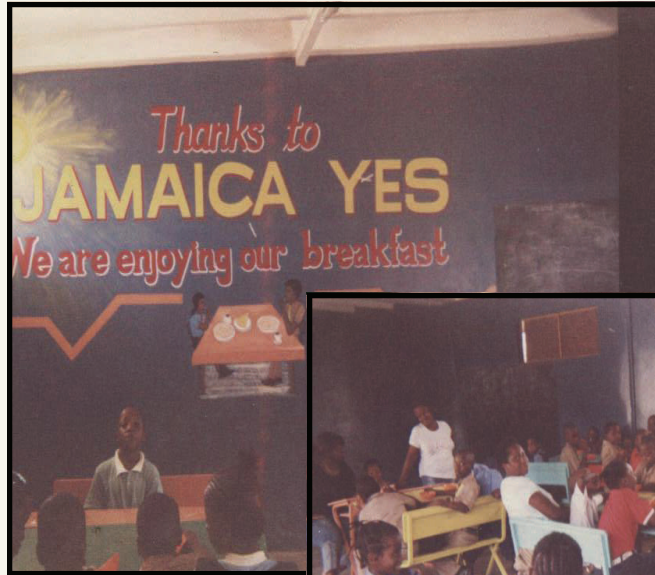

Jamaica Youth Education Support

in Action

A 501(c)3 US-government approved charity organization
www.jamaicayes.org

January 2008

Happy New Year!

For 2007, Jamaica YES expanded its assistance to schools in Jamaica. In addition to our first breakfast program at St. Theresa in St. Mary, we provided breakfast at another school—Friendship School in Spanish Town. We also paid tuition for seven students at St. Theresa and funded school building repairs at Cudjoes School in St. Catherine.

This year, we will continue the breakfast program at Friendship. Due to a change in the principal at St. Theresa, the breakfast program is on hold while the new principal gets her hands around her new responsibilities. We are hoping to be able to send computers, donated by Texas Instruments, to another needy school.

As always, we are ever grateful for your continued support. Wishing you peace, good health and prosperity.

Sincerely,
Dawn Renwick
President

Officers

Dawn Renwick—President
Conrod Goulbourne—Vice President
Beresford Clarke—Treasurer
Jonathan Clemetson—PR Officer
Lena Lyn - Secretary
Uvolin Graham—Website co-ordinator

Breakfast at Friendship School

Jamaica YES provides breakfast one day a week for about 100 students at Friendship.