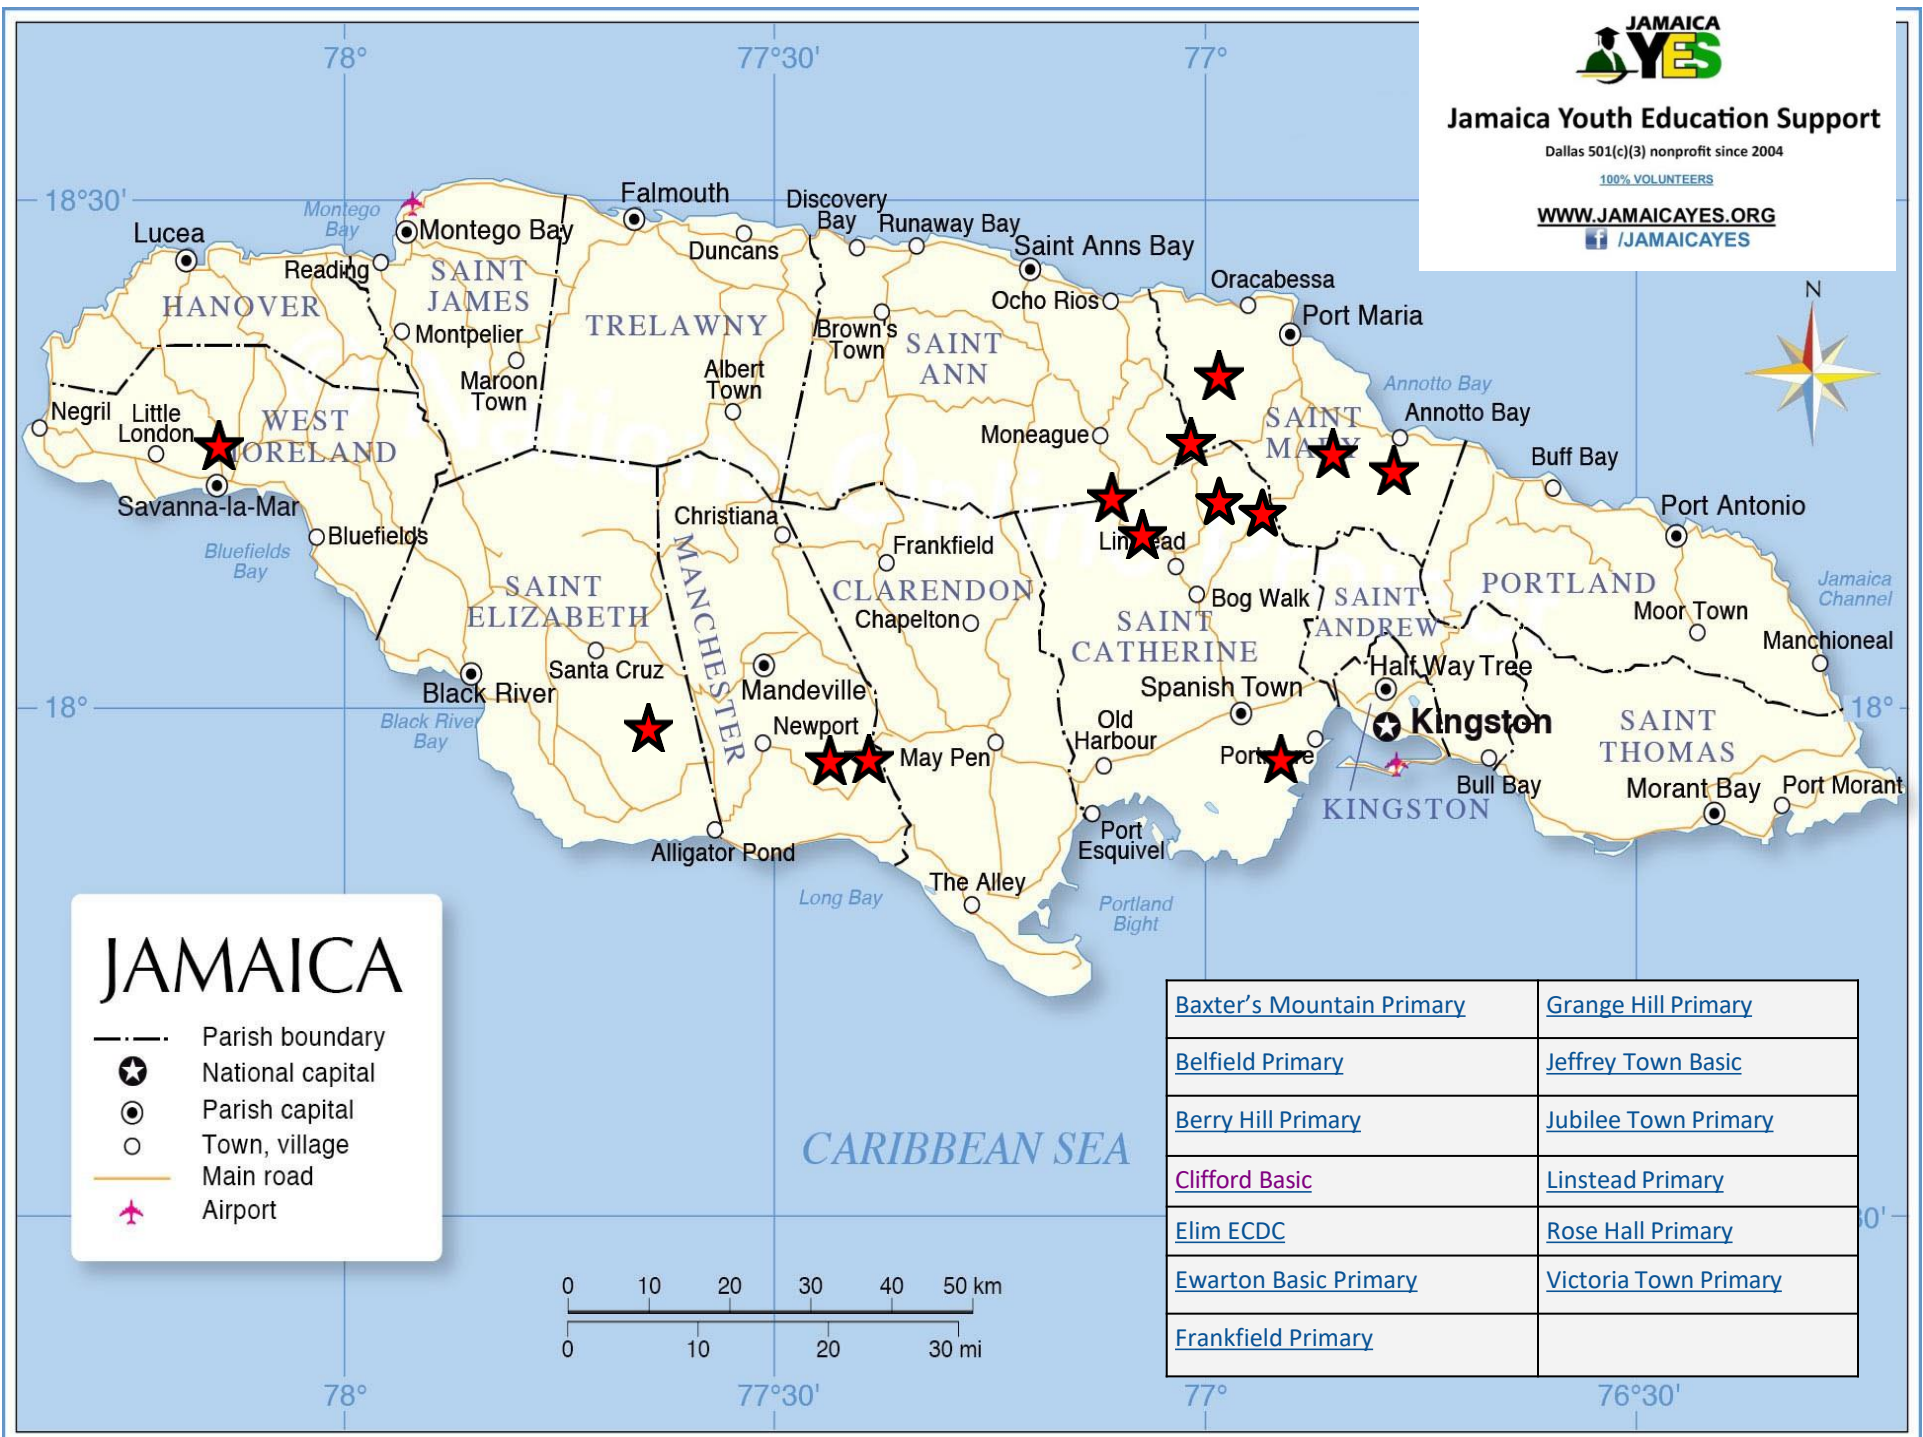

Jamaica Youth Education Support

Dallas 501(c)(3) nonprofit since 2004

100% VOLUNTEERS

WWW.JAMAICAYES.ORG

[/JAMAICAYES](https://www.facebook.com/JAMAICAYES)

JAMAICA

- Parish boundary
- National capital
- Parish capital
- Town, village
- Main road
- Airport

Baxter's Mountain Primary	Grange Hill Primary
Belfield Primary	Jeffrey Town Basic
Berry Hill Primary	Jubilee Town Primary
Clifford Basic	Linstead Primary
Elim ECDC	Rose Hall Primary
Ewarton Basic Primary	Victoria Town Primary
Frankfield Primary