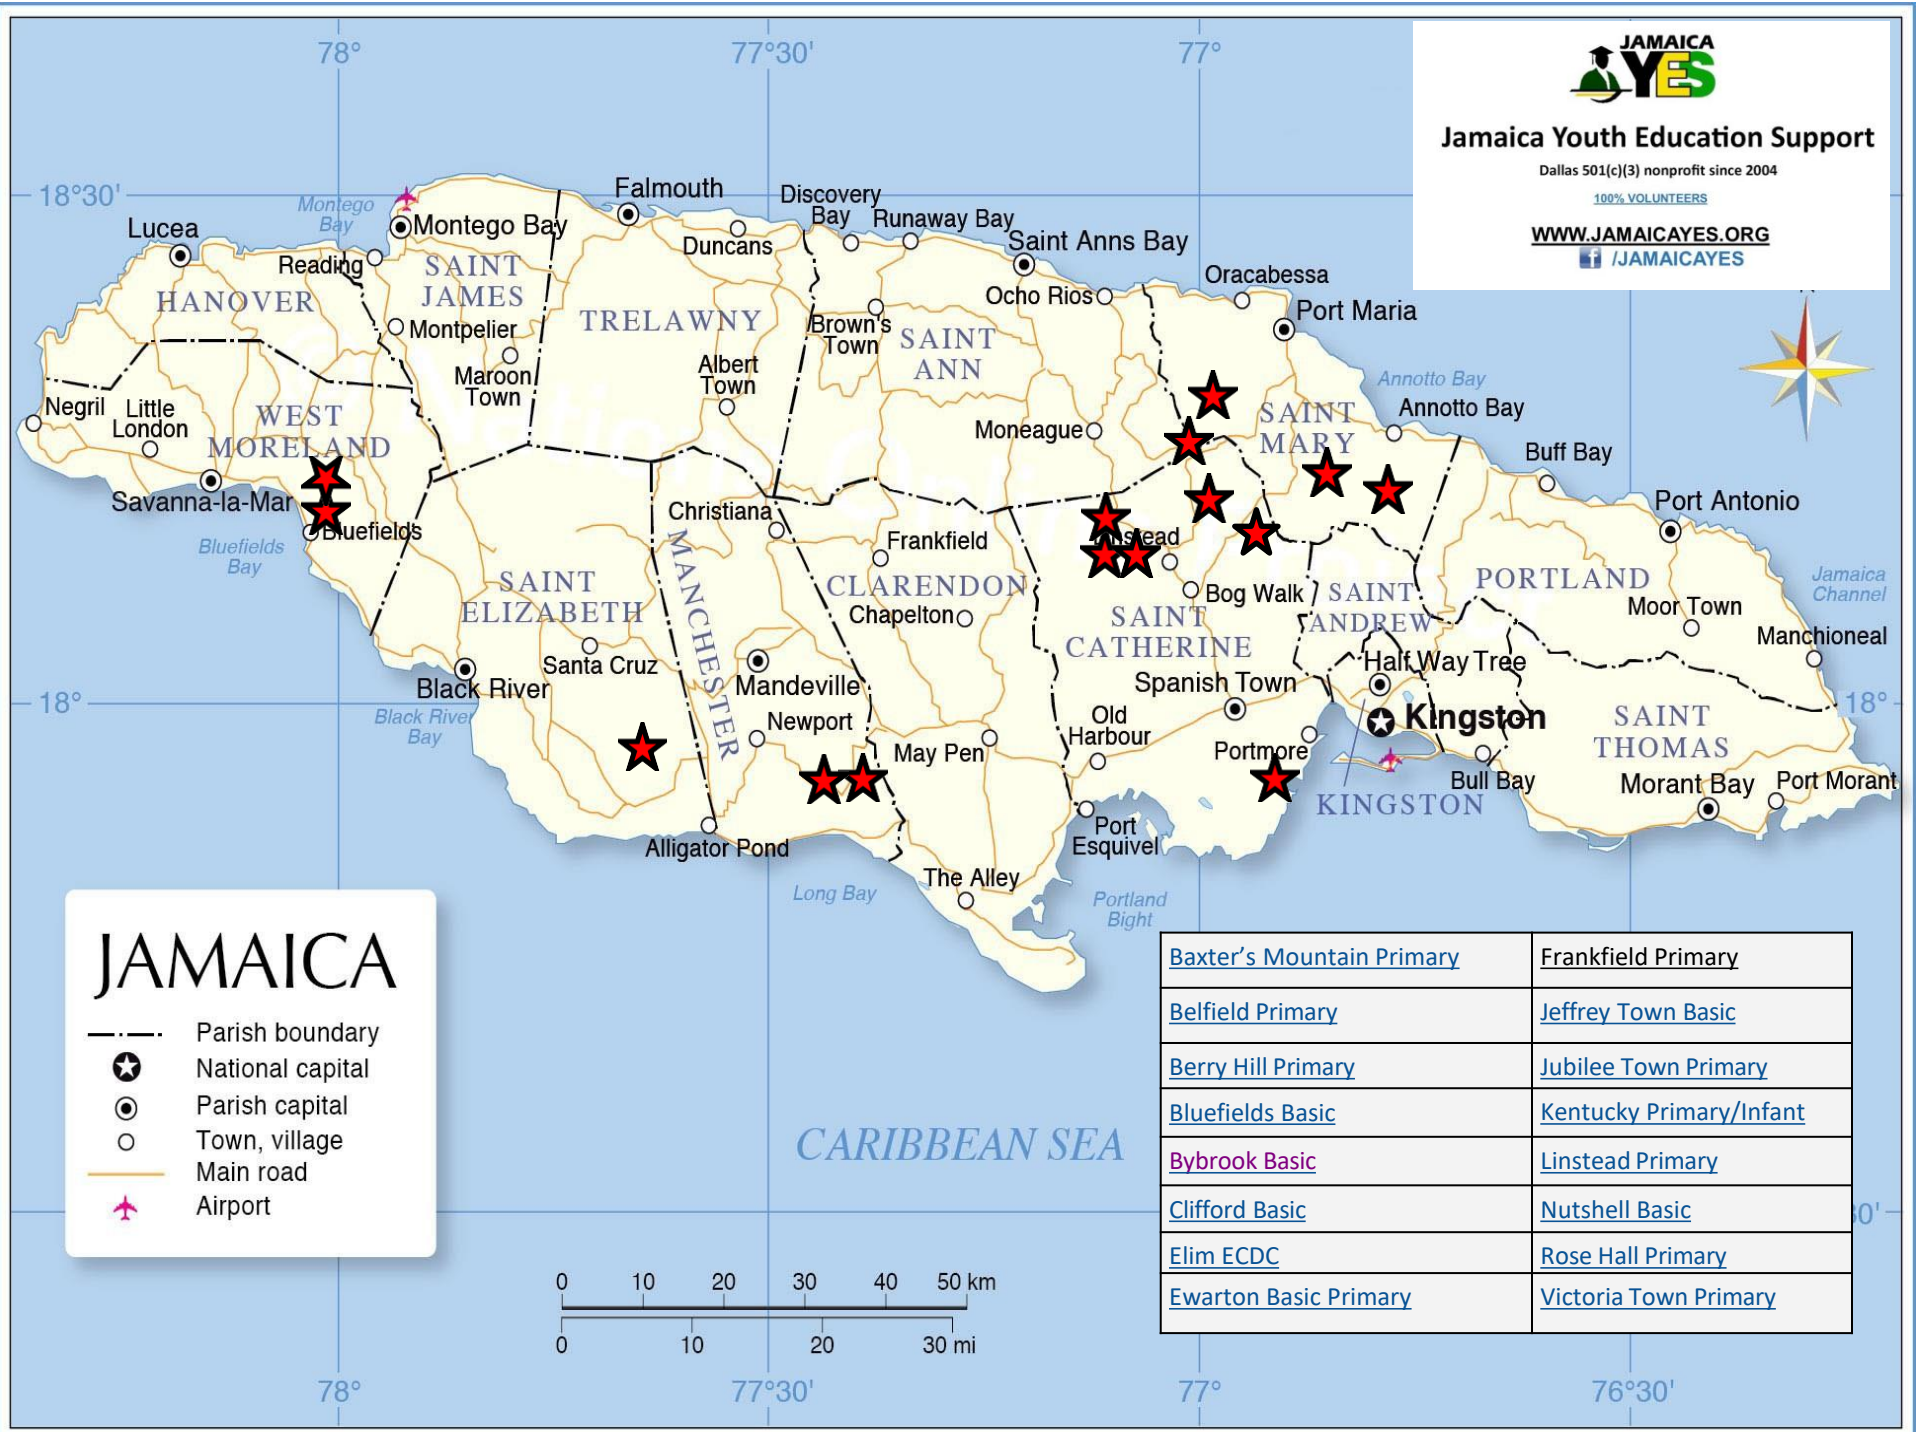

Jamaica Youth Education Support

Dallas 501(c)(3) nonprofit since 2004

100% VOLUNTEERS

WWW.JAMAICAYES.ORG

[/JAMAICAYES](https://www.facebook.com/JAMAICAYES)

JAMAICA

- Parish boundary
- National capital
- Parish capital
- Town, village
- Main road
- Airport

Baxter's Mountain Primary	Frankfield Primary
Belfield Primary	Jeffrey Town Basic
Berry Hill Primary	Jubilee Town Primary
Bluefields Basic	Kentucky Primary/Infant
Bybrook Basic	Linstead Primary
Clifford Basic	Nutshell Basic
Elim ECDC	Rose Hall Primary
Ewarton Basic Primary	Victoria Town Primary